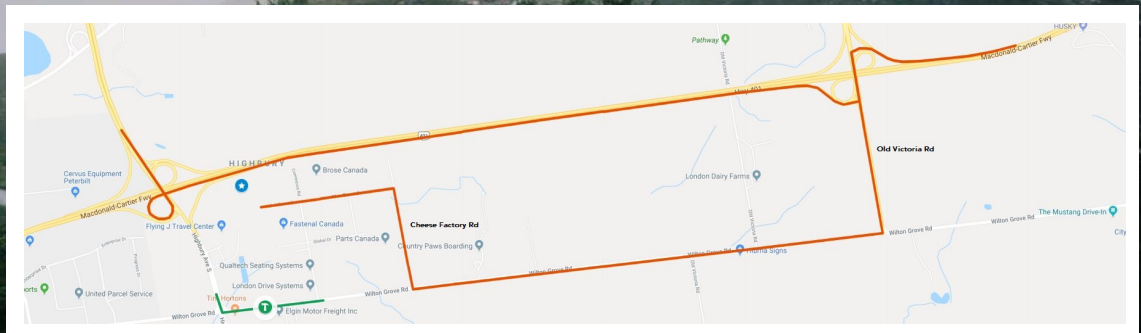

### NORTH BOUND MAP

**SPECIAL NOTE:** Due to the construction on Wilton Grove Rd between Highbury Ave and Commerce Rd, traffic delays and road closures may occur. Alternative access to the Employee Store can be made by entering the industrial complex off Cheese Factory Road via Veterans Memorial Parkway or Old Victoria Road. Please note: detour routes add no more than an additional five minutes to your commute.

**\*\*For alternative detour routes, please refer to Google Maps on your smart device.\*\***

### SOUTH BOUND MAP

#### LOCATION

1425 MAX BROSE DRIVE  
LONDON, ON N6N 0A2  
PHONE: 514-644-4900

**ALTERNATIVE ROUTE  
INFO LISTED ABOVE**