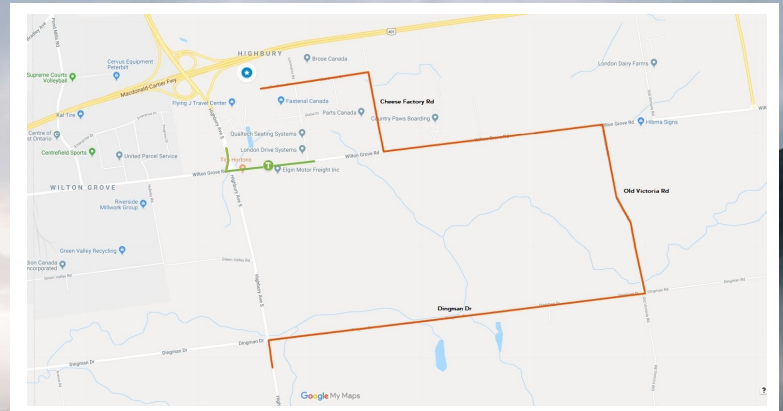

### NORTH BOUND MAP

**SPECIAL NOTE:** Due to the construction on Wilton Grove Rd between Highbury Ave and Commerce Rd, traffic delays and road closures may occur. Alternative access to the Employee Store can be made by entering the industrial complex off Cheese Factory Road via Veterans Memorial Parkway or Old Victoria Road. Please note: detour routes add no more than an additional five minutes to your commute.

**\*\*For alternative detour routes, please refer to Google Maps on your smart device.\*\***

### SOUTH BOUND MAP

#### LOCATION

1425 MAX BROSE DRIVE  
LONDON, ON N6N 0A2  
PHONE: 514-644-4900

**ALTERNATIVE ROUTE  
INFO LISTED ABOVE**